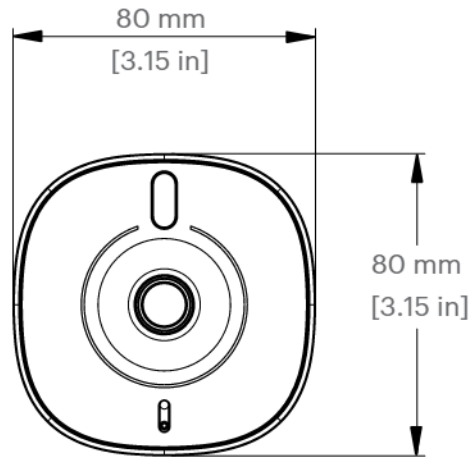

Compatible with Ava Drop Ceiling Mount

Adjustment range

Pan, Tilt, Roll

TemperatureOperating: 0°C to $+40^{\circ}\text{C}$ Storage: -40°C to $+60^{\circ}\text{C}$ **Physical characteristics**

Dimensions: With Ball joint mount:

80 x 80 x 96 mm, 202 g

Camera: 80 x 80 x 38 mm, 142 g

EMC

EN 55032, 2014/53/EU, BS EN 55032, SI 2017/1206,

AS/NZS CISPR 32,

FCC Part 15B, ICES-003 Issue 6

Safety

EN 62368, UL 62368, LVD

Technical drawings

Camera Housing

Front view

Side view

Rear view

Threaded insert
1/4 in -20 UNC ∇ 5 mm [0.23 in]

Technical drawings

Ball Joint Mount