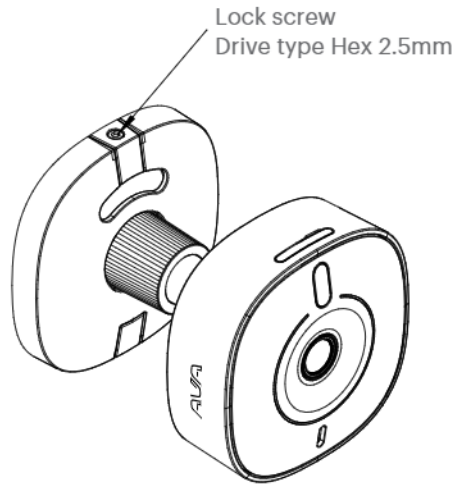

Technical drawings

Ball Joint Mount

Front 3/4 view