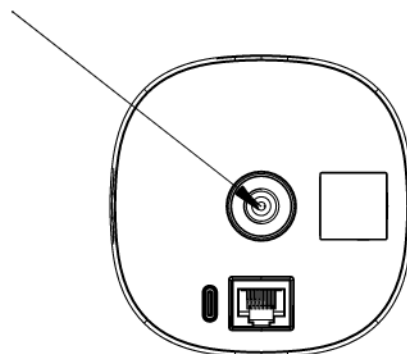

80 x 80 x 96 mm, 202 g

Camera: 80 x 80 x 38 mm, 142 g

EMC

EN 55032, 2014/53/EU, BS EN 55032, SI 2017/1206,

AS/NZS CISPR 32,

FCC Part 15B, ICES-003 Issue 6

Safety

EN 62368, UL 62368, LVD

Technical drawings

Camera Housing

Front view

Side view

Rear view

Threaded insert
1/4 in -20 UNC ∇ 5 mm [0.23 in]

Technical drawings

Ball Joint Mount