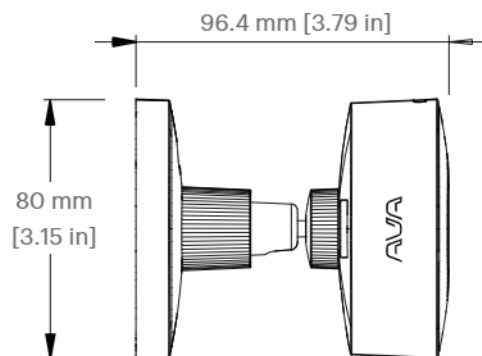

Technical drawings

Ball Joint Mount

Front 3/4 view

Side view

Rear view