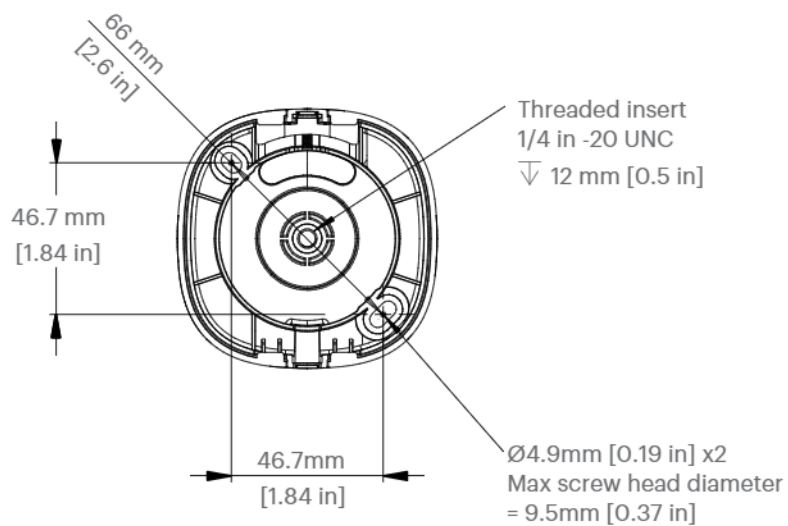

Technical drawings

Ball Joint Mount

Front 3/4 view

Side view

Rear view