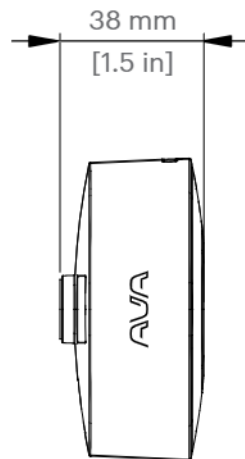

Compatible with Ava Drop Ceiling Mount

Adjustment range

Pan, Tilt, Roll

TemperatureOperating: 0°C to $+40^{\circ}\text{C}$ Storage: -40°C to $+60^{\circ}\text{C}$ **Physical characteristics**

Dimensions: With Ball joint mount:

80 x 80 x 96 mm, 202 g

Camera: 80 x 80 x 38 mm, 142 g

EMC

EN 55032, 2014/53/EU, BS EN 55032, SI 2017/1206,

AS/NZS CISPR 32,

FCC Part 15B, ICES-003 Issue 6

Safety

EN 62368, UL 62368, LVD

Technical drawings

Camera Housing

Front view

Side view

Rear view

Threaded insert
1/4 in -20 UNC ∇ 5 mm [0.23 in]

Technical drawings

Ball Joint Mount